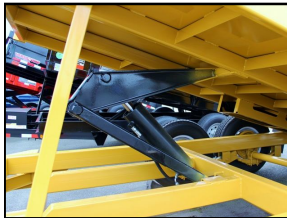

TOWN AND COUNTRY TRUCK SALES

Commercial Trucks and Trailers Since 1977

www.TownandCountryTruck.com

#AV12: 2015 VERSADUMP

12 Ft X 82 in. Dump Trailer

STOCK #:	AV-12	RAMP:	6 ft. ramps
PRICE:	Please call for price.	GATE:	Tri-gate
YEAR:	2015	LIGHTS:	LED
MAKE :	Versadump	BATTERY:	Deep cycle
MODEL:	HV-12	TIRES:	16 in. E-Rated
BODY:	Dump trailer	WHEELS:	Steel
LENGTH:	12 ft.	SUSPENSION:	Slipper Spring
WIDTH:	82 in.	HOIST TYPE:	Rugby
HEIGHT:	24 in.	JACK:	7,000 lb.
FRAME:	4x6x3/16 in.	TOOL BOX:	Poly
GVW:	15,400 lb.	STAKE POCKETS:	6 stake pockets
CLASS:		COLOR:	Cat Yellow

ADDITIONAL INFORMATION: Check out this heavy duty dump trailer, tube frame, 7 gauge floor, battery monitor, E-Range 10 ply tires, adjustable ball height, tarp rod, heavy-duty features throughout.

Trades, terms, bank loans, business lease-to-own OAC.