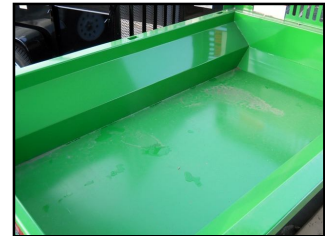

# TOWN AND COUNTRY TRUCK SALES

Commercial Trucks and Trailers Since 1977

[www.TownandCountryTruck.com](http://www.TownandCountryTruck.com)

**#TD258: 2015 VERSADUMP**

**Pickup Truck Dump Insert**

<b>STOCK #:</b>	TD258	<b>RAMP:</b>	
<b>PRICE:</b>	Please call for price	<b>GATE:</b>	
<b>YEAR:</b>	2015	<b>LIGHTS:</b>	
<b>MAKE :</b>	Versadump	<b>BATTERY:</b>	
<b>MODEL:</b>	TD258	<b>TIRES:</b>	
<b>BODY:</b>	2 1/2 to 3 yard	<b>WHEELS:</b>	
<b>LENGTH:</b>		<b>SUSPENSION:</b>	
<b>WIDTH:</b>		<b>HOIST TYPE:</b>	
<b>HEIGHT:</b>		<b>JACK:</b>	
<b>FRAME:</b>		<b>TOOL BOX:</b>	
<b>GVW:</b>	6000 lb.	<b>STAKE POCKETS:</b>	
<b>CLASS:</b>		<b>COLOR:</b>	
<b>ADDITIONAL INFORMATION:</b> 6000 lb. dump capacity, 14 gauge sides, power up, gravity down, 1,000 lb. empty weight, 45 degree dump angle, 10 gauge floors, 3 way tail gate, window guard, wireless remote control, installation available if needed. Different colors available.			
Trades, terms, bank loans, business lease-to-own OAC.			