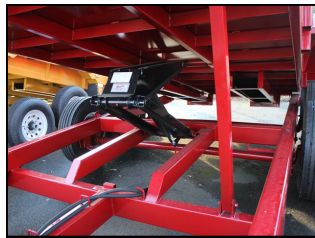

COMMERCIAL TRUCKS AND TRAILERS | 418 N. Central Ave., Kent, WA | (866) 377-0804

#1109: NEW 2015 VERSA HV-14
82 inch x 14 feet Dump Trailer

STOCK #:	1109	RAMP:	2-6 inch tuck under
PRICE:	Please call for price	GATE:	3-way barn, spread
YEAR:	2015	LIGHTS:	LED
MAKE:	Versadump	BATTERY:	Deep cycle marine
MODEL:	HV-14	TIRES:	235 80R 16 E 14 ply
BODY:	Dump trailer	WHEELS:	Steel 8 on 6.5
LENGTH:	14 feet	SUSPENSION:	Slipper spring 4 inch drop axle
WIDTH:	82 inches	HOIST TYPE:	Scissor w/3 year warranty
HEIGHT:	24 inch sides	JACK:	7,000 lb.
FRAME:	4 in. x 6 in. x 3.16 in tube	TOOL BOX:	Poly
GVW:	15,400 lbs.	STAKE POCKETS:	Yes
CLASS:		COLOR:	Red (7 colors available.)

ADDITIONAL INFORMATION: All the standard features plus these upgrades: 1/4 inch steel one-piece flooring, heavy duty side door forward position, hydraulic tongue jack, on-board light and battery monitor, tarp system with cover, 14 ply G rated radial tires