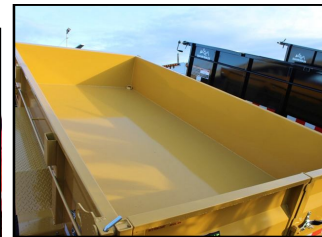

COMMERCIAL TRUCKS AND TRAILERS | 418 N. Central Ave., Kent, WA | (866) 377-0804

#1110: NEW 2015 VERSA HV-14

82 inch x 14 feet Dump Trailer

STOCK #:	1110	RAMP:	6 inch tuck in
PRICE:	Please call for price	GATE:	3-way barn/spread.
YEAR:	2015	LIGHTS:	LED
MAKE:	Versa	BATTERY:	Deep Cycle
MODEL:	HV-14	TIRES:	235 80R 16E 10 ply
BODY:	Dump Trailer	WHEELS:	Steel 8 on 6.5
LENGTH:	14 feet	SUSPENSION:	Slipper 4 inch drop axle
WIDTH:	82 inches inside	HOIST TYPE:	Scissor
HEIGHT:	24 inches	JACK:	7,000 lb.
FRAME:	4 in. x 6 in. x 3/16 tube	TOOL BOX:	Poly
GVW:	15,4000 lbs.	STAKE POCKETS:	
CLASS:		COLOR:	Yellow

ADDITIONAL INFORMATION: All the standard features plus the following upgrades:
Hydraulic tongue jack, Heavy Duty side door, On-board battery monitor, tarp system with cover.

Trades, terms, bank loans, business lease-to-own in all 50 U.S. States and Canada OAC.