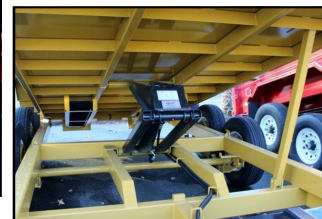

COMMERCIAL TRUCKS AND TRAILERS | 418 N. Central Ave., Kent, WA | (866) 377-0804

#1110: NEW 2015 VERSA HV-14

82 inch x 14 feet Dump Trailer

STOCK #:	1110	RAMP:	6 inch tuck in
PRICE:	Please call for price	GATE:	3-way barn/spread.
YEAR:	2015	LIGHTS:	LED
MAKE:	Versa	BATTERY:	Deep Cycle
MODEL:	HV-14	TIRES:	235 80R 16E 10 ply
BODY:	Dump Trailer	WHEELS:	Steel 8 on 6.5
LENGTH:	14 feet	SUSPENSION:	Slipper 4 inch drop axle
WIDTH:	82 inches inside	HOIST TYPE:	Scissor
HEIGHT:	24 inches	JACK:	7,000 lb.
FRAME:	4 in. x 6 in. x 3/16 tube	TOOL BOX:	Poly
GVW:	15,4000 lbs.	STAKE POCKETS:	
CLASS:		COLOR:	Yellow

ADDITIONAL INFORMATION: All the standard features plus the following upgrades:
Hydraulic tongue jack, Heavy Duty side door, On-board battery monitor, tarp system with cover.

Trades, terms, bank loans, business lease-to-own in all 50 U.S. States and Canada OAC.